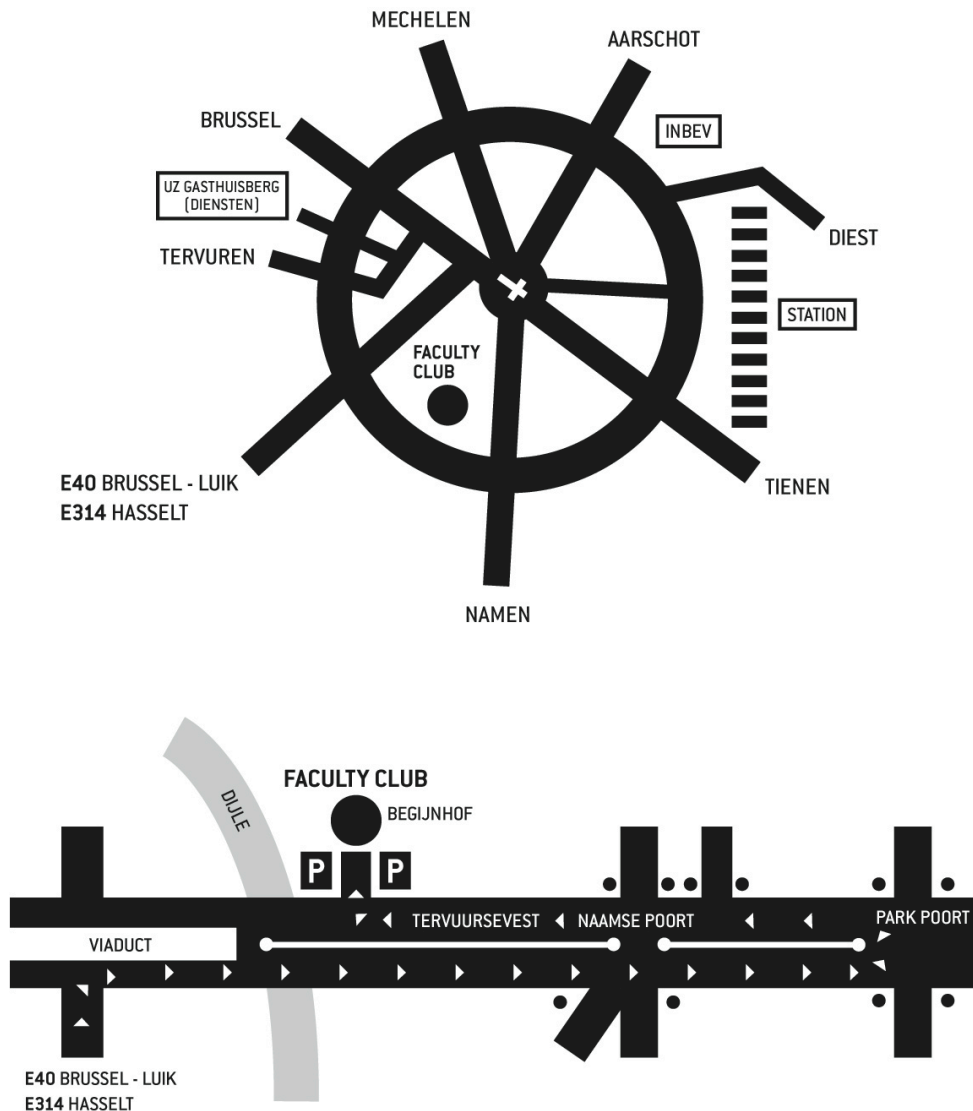

Faculty Club

Key map and itinerary

E40 Brussels>Liège or E314 – exit Leuven – keep following Leuven – keep right at the end of the exit (after several traffic lights) and at the beginning of the ring road around Leuven (viaduct) – make a U-turn to the left on the ring road at the second traffic lights (Park Poort) – turn right after 1 km (blue sign KULeuven/Groot Begijnhof)

By public transport: Bus numbers 2 or 600 (ringbus) from the Leuven railwaystation. Busstop bus N° 2 : “Naamse Poort” – Busstop bus N° 600 : ‘University Sports centre’.

See above map

For more information about the busses : www.delijn.be

From the airport: Train Airport - Leuven-Luik: stop Leuven. Then take bus nrs. 2 or 600 (see above map)