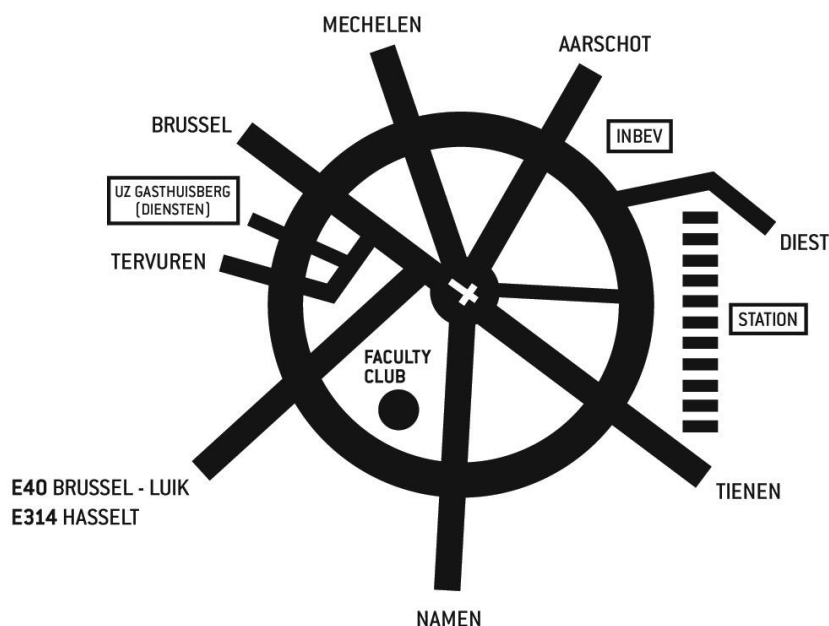

Key map and itinerary

E40 Brussels>Liège or E314 – exit Leuven – keep following Leuven – keep right at the end of the exit (after several traffic lights) and at the beginning of the ring road around Leuven (viaduct) – make a U-turn to the left on the ring road at the second traffic lights (Park Poort) – turn right after 1 km
GPS: Tervuursevest 70

By public transport: Bus numbers 2 or 10 (ringbus) from the Leuven railwaystation. Busstop bus N° 2 : “Naamse Poort” – Busstop bus N° 10 : ‘University Sports centre’. See above map

For more information about the busses : www.delijn.be

From the airport: Train Airport - Leuven-Luik: stop Leuven. Then take bus nrs. 2 or 10 (see above map)