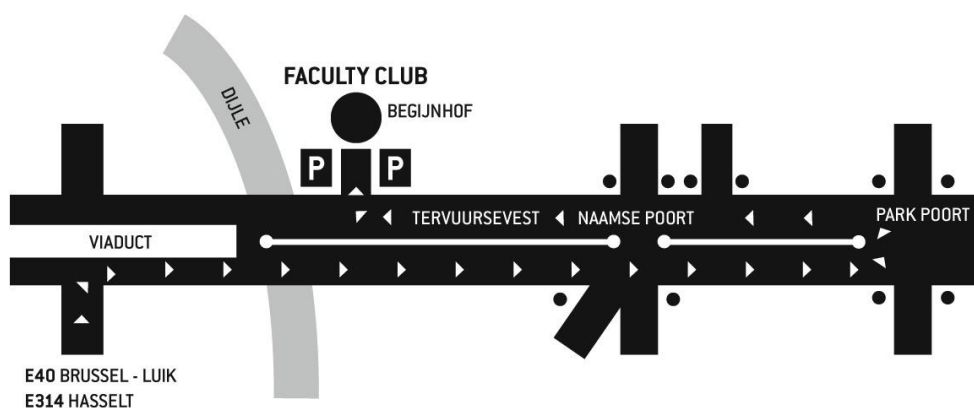

Key map and itinerary

E40 Brussels>Liège or E314 – exit Leuven – keep following Leuven – keep right at the end of the exit (after several traffic lights) and at the beginning of the ring road around Leuven (viaduct) – make a U-turn to the left on the ring road at the second traffic lights (Park Poort) – turn right after 1 km
GPS: Tervuursevest 70

By public transport: Bus numbers 2 or 10 (ringbus) from the Leuven railwaystation. Busstop bus N° 2 : “Naamse Poort” – Busstop bus N° 10 : ‘University Sports centre’. See above map

For more information about the busses : www.delijn.be

From the airport: Train Airport - Leuven-Luik: stop Leuven. Then take bus nrs. 2 or 10 (see above map)